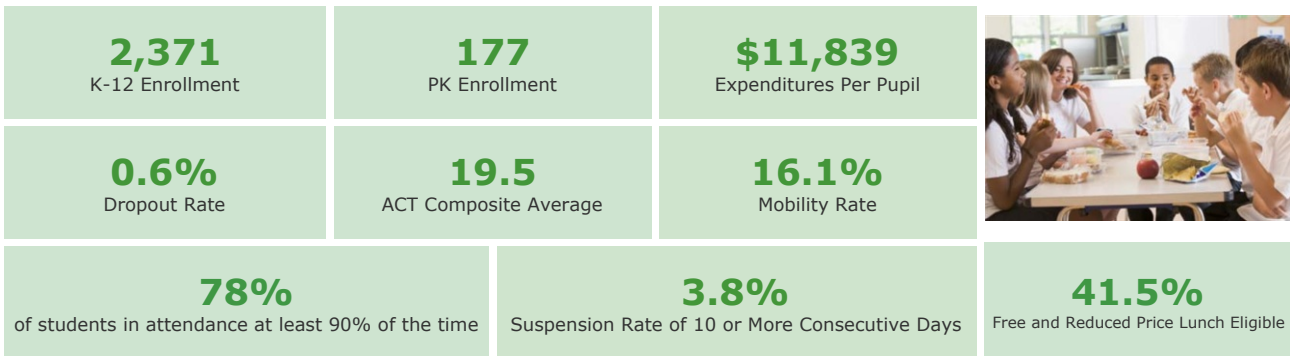

Student Statistics (2022-23 data unless otherwise noted)

Missouri Assessment Program Statistics (2022-23 data unless otherwise noted)

	Below Basic	Basic	Proficient	Advanced
Mathematics	13.9%	31.6%	29.9%	24.7%
English Language Arts	11.5%	39.5%	33.7%	15.3%
Science	17.8%	37.2%	26.5%	18.5%

During the 2018-19 school year, a field test was administered instead of a social studies assessment. Field tests are not designed to hold districts/charters accountable for raising student achievement. Due to rounding, percentages may not always appear to add up to 100%.