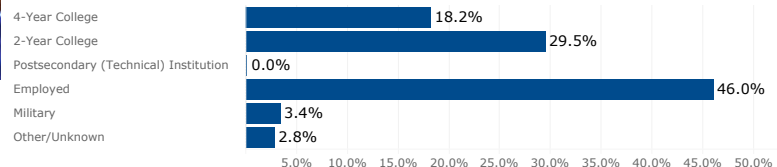

92.0%
Four-Year Graduation Rate

* Suppression has been applied to protect small student populations < 5. Data dashboards are updated weekly using live data.