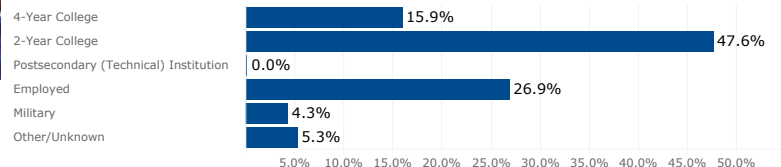

* Suppression has been applied to protect small student populations < 5. Data dashboards are updated weekly using live data.