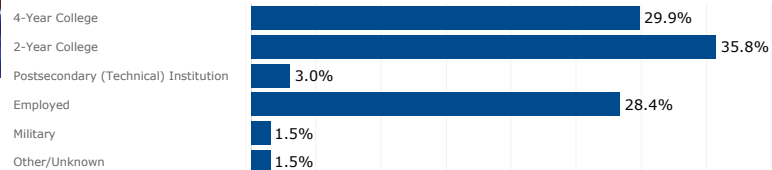

Educator Statistics (2023-24 data unless otherwise noted)

Student Outcome Statistics (2023-24 data unless otherwise noted)

97.8%
Four-Year Graduation Rate

180-Day Follow-Up (2022-23 data reported to DESE by districts/charters)