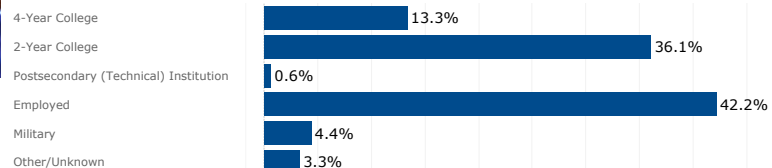

* Suppression has been applied to protect small student populations < 5. Data dashboards are updated weekly using live data.